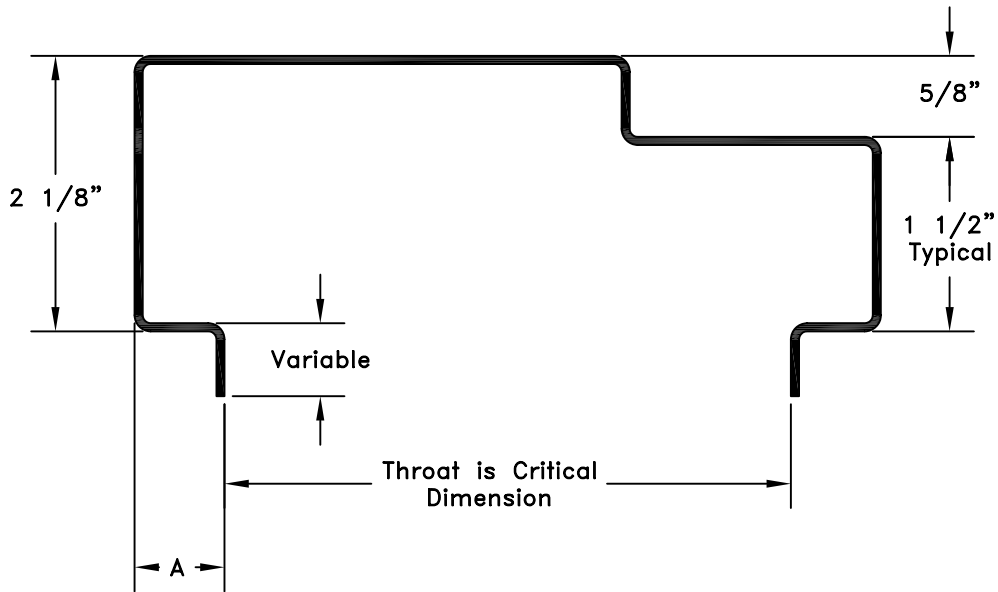

Typical Shadow Line Frames
Have Small Jamb Width and
Therefore are Single Rabbet

Shadow Line

Shadow Line
w/ Extra Return

DIM A: 1/2" MIN 16 GA
5/8" MIN 14 GA

<p>Karpen Steel Custom Doors & Frames</p>	<p>Customer:</p>	
<p>181 Reems Creek Rd Weaverville NC 28787 www.karpensteel.com</p>	<p>Description: Single Rabbet Shadow Line Frame Profile</p>	
<p>Tel: 828-645-4821 Fax: 800-851-2131</p>	<p>File name: CUFP0006</p>	
<p>Drawn/Revised by: C Rogers</p>	<p>Rev. Date: 09OCT07</p>	<p>Revision</p>