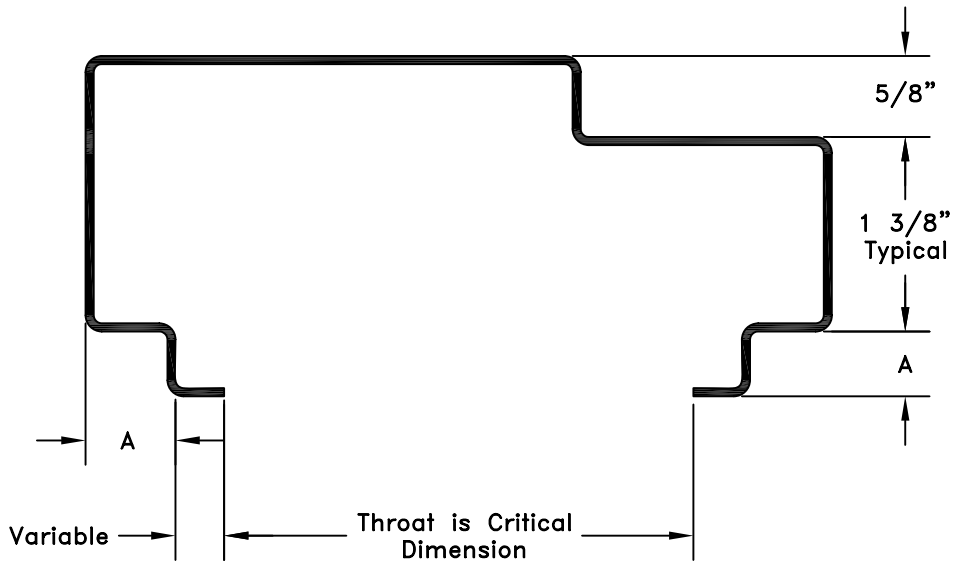

Typical Shadow Line Frames
Have Small Jamb Width and
Therefore are Single Rabbet

Shadow Line

Shadow Line
w/ Extra Return

DIM A: 1/2" MIN 16 GA
5/8" MIN 14 GA

<p>Karpen Steel Custom Doors & Frames</p>	<p>Customer:</p>	
<p>181 Reems Creek Rd Weaverville NC 28787 www.karpensteel.com</p>	<p>Description: Single Rabbet Shadow Line Frame Profile</p>	
<p>Tel: 828-645-4821 Fax: 800-851-2131</p>	<p>File name: CUFP0006</p>	
<p>Drawn/Revised by: C Rogers</p>	<p>Rev. Date: 09OCT07</p>	<p>Revision</p>