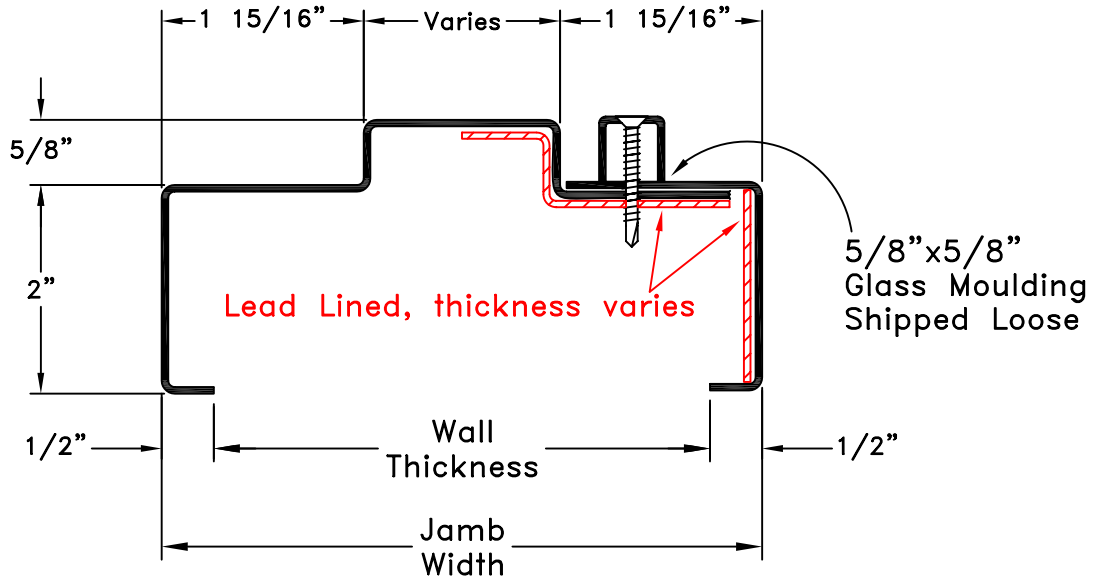

General Notes:

Rough opening for lead lined 2-pc slip frames differ from non-lead lined frames. Consult factory for required rough opening.

Lead Opposite Glass Side

Lead On Glass Side

	Karpén Steel Custom Doors & Frames		Title:	
	181 Reems Creek Rd Weaverville NC 28787 www.karpénsteel.com		Description: LEAD LINED TWO PIECE SLIP FRAME	
	Tel: 828-645-4821 Fax: 800-851-2131		File name: CUFP0033	
	Drawn/Revised by: C Rogers		Rev. Date: 09OCT07	
			Revision	