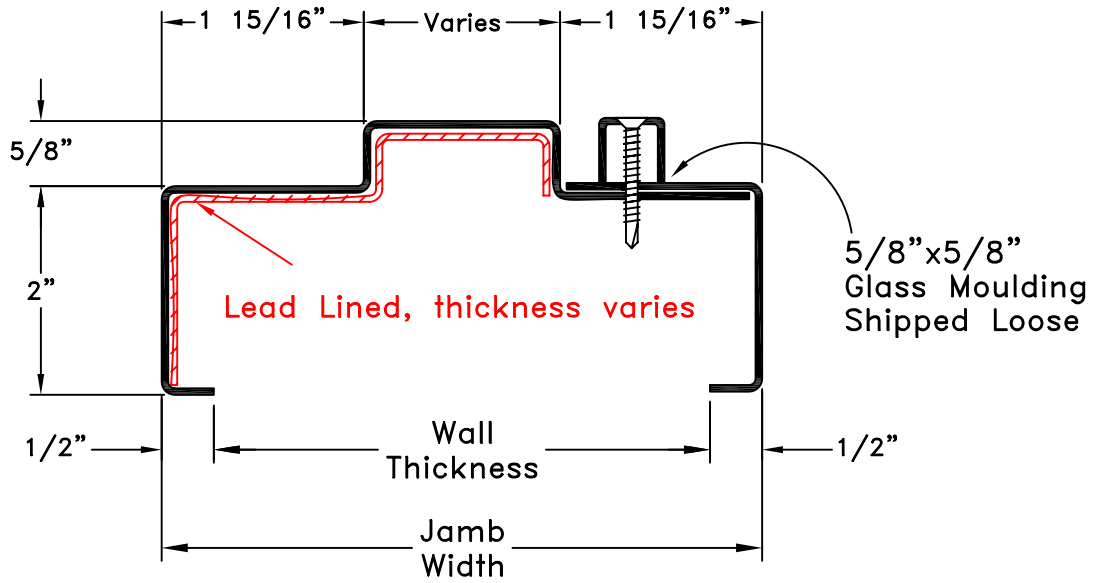

General Notes:

Rough opening for lead lined 2-pc slip frames differ from non-lead lined frames. Consult factory for required rough opening.

Lead Opposite Glass Side

Lead On Glass Side

	Karpén Steel Custom Doors & Frames		Title:	
	181 Reems Creek Rd Weaverville NC 28787 www.karpénsteel.com		Description: LEAD LINED TWO PIECE SLIP FRAME	
	Tel: 828-645-4821 Fax: 800-851-2131		File name: CUFP0033	
	Drawn/Revised by: C Rogers		Rev. Date: 09OCT07	
			Revision	